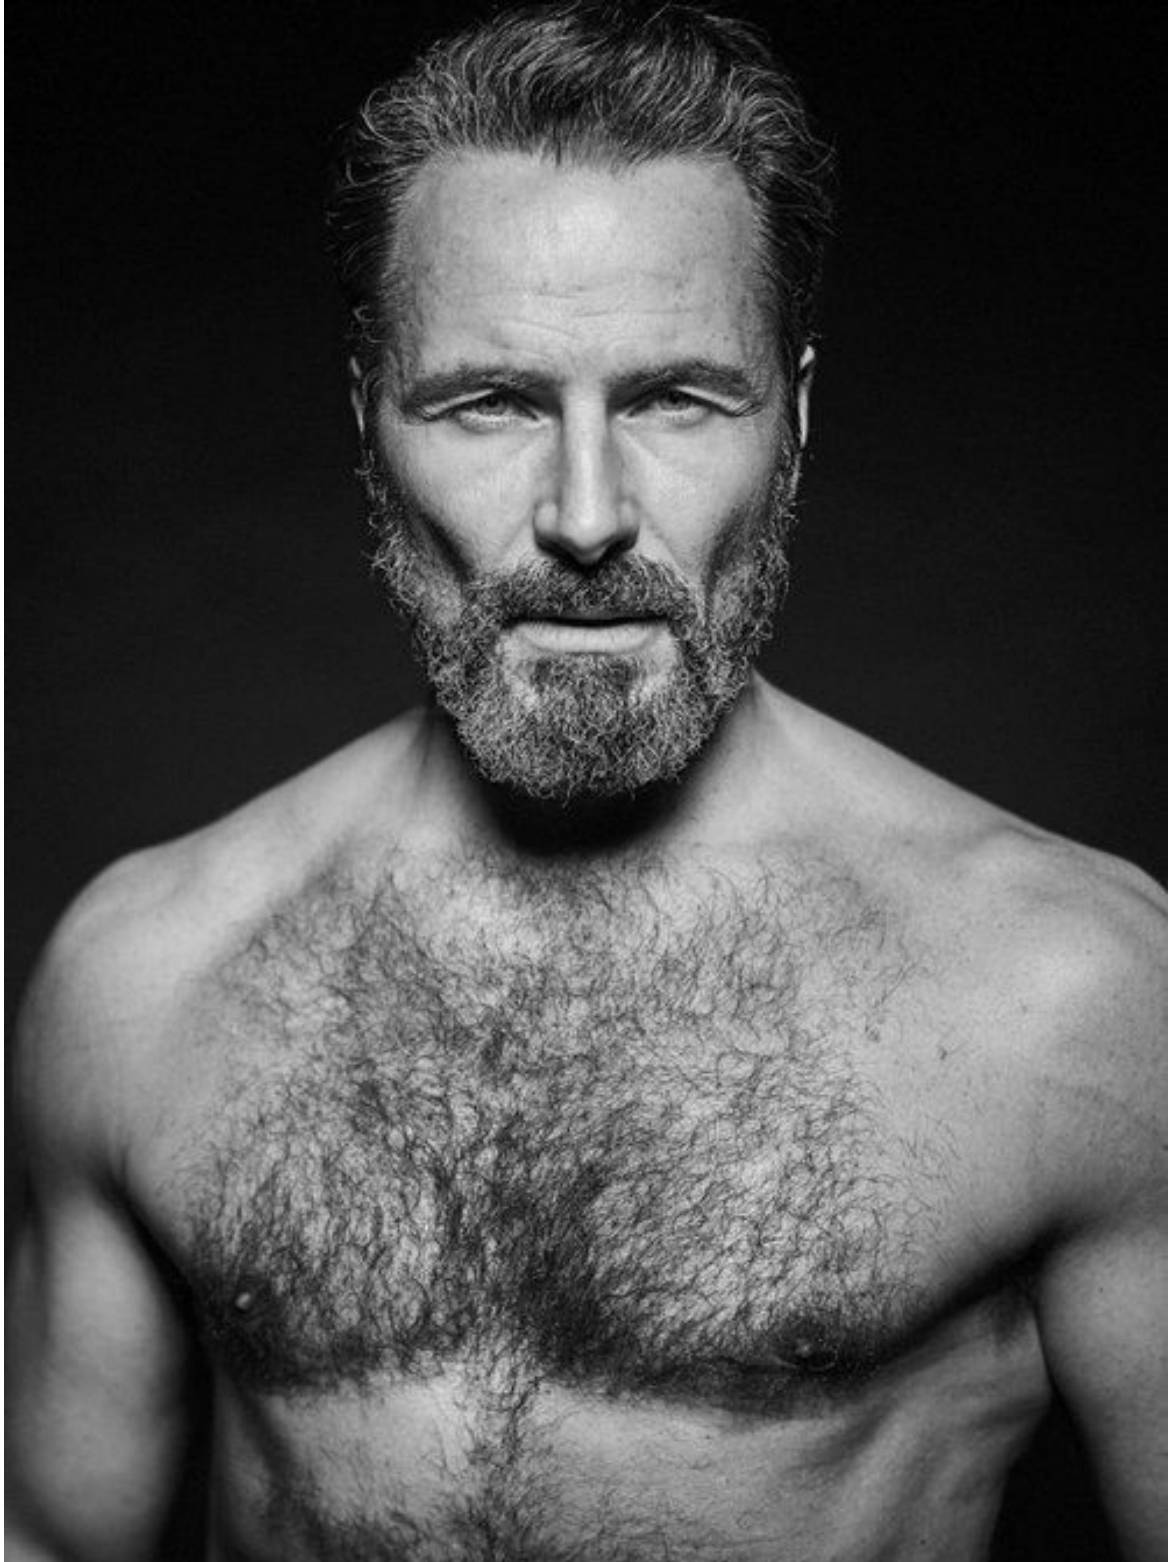

ANDRE DANKE

height 6'1" · bust 41" · waist 31" · hips 38.5" · suit 52
shoes size 44 EU/13 US/10 UK · hair brown · eyes blue-green